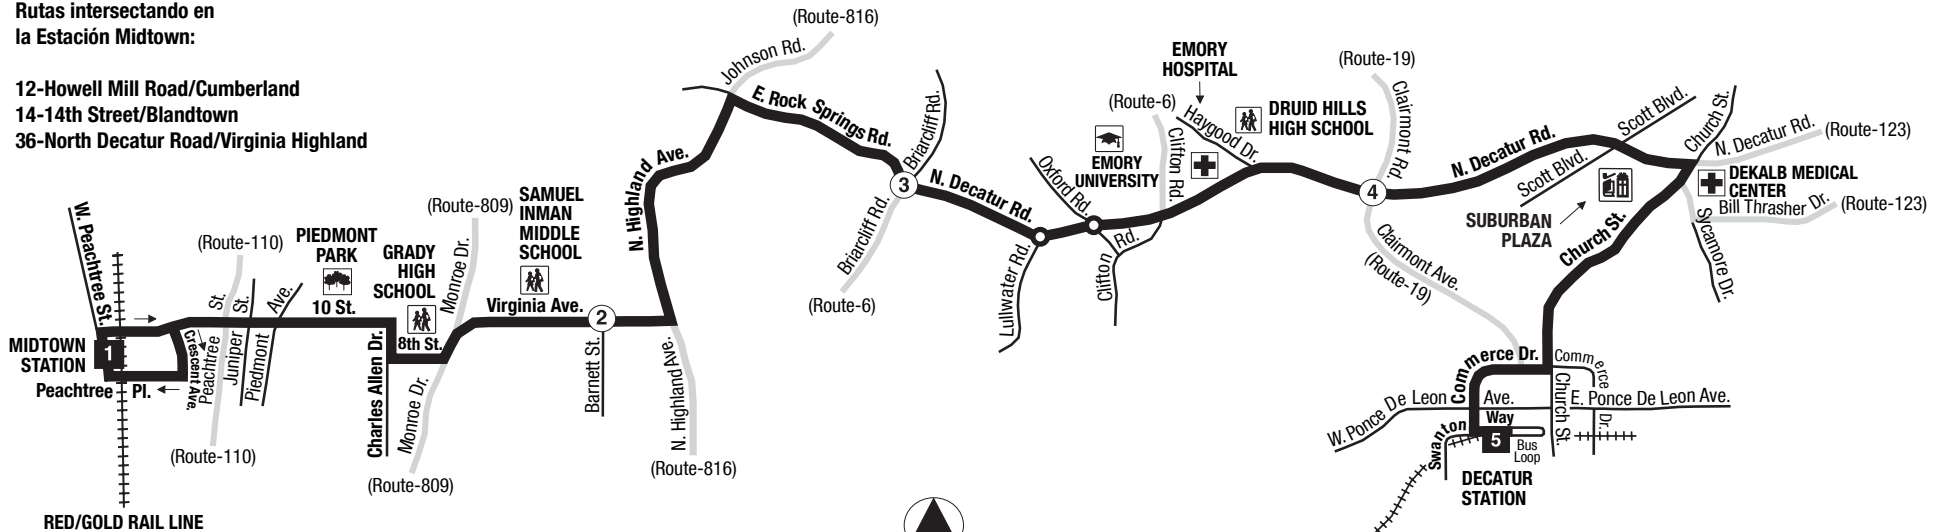

**Routes intersecting at
Midtown Station:
Rutas intersectando en
la Estación Midtown:**

- 12-Howell Mill Road/Cumberland
- 14-14th Street/Blandtown
- 36-North Decatur Road/Virginia Highland

**NORTH
NORTE**

**INTERSECTING ROUTES
Rutas Intersectando**

**Routes intersecting at Decatur Station:
Rutas intersectando en la Estación Decatur:**

- 15-Candler Road
- 19-Clairmont Road/West Howard Avenue
- 36-North Decatur Road/Virginia Highland
- 123-Church Street/North Dekalb Mall
- 823-Belvedere